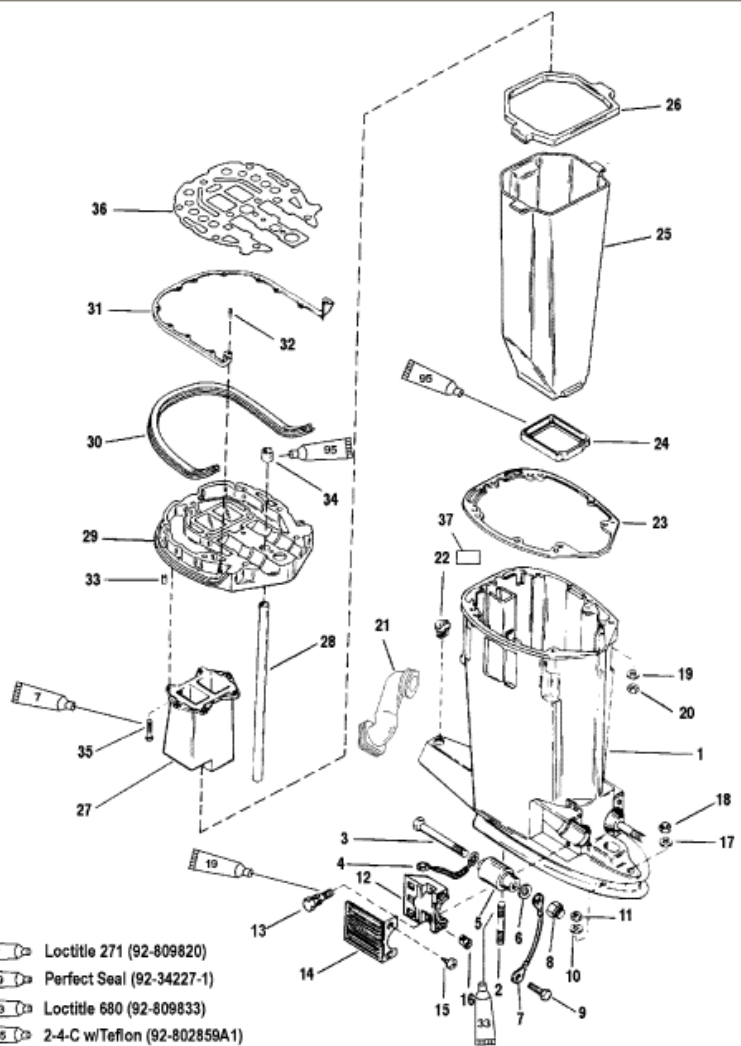

Parts List

Ref	Class	Part	Description	Qty	Comment	Footnote
1	1590	8343T10	DRIVE SHAFT HOUSING	1	(BLACK-LONG)	
1	3503	813563T 1	DRIVE SHAFT HOUSING	1	(BLACK-X-LONG)	
2	16	56295	STUD	2		
3	10	63474	SCREW	2		
4		88238A10	GROUND WIRE	1		
5		77327	LOWER MOUNT	2		
6	12	49339	WASHER	2		
7		88238A10	GROUND WIRE	1		
8	11	826708 17	NUT	2		
9	10	41508	SCREW	1		
10	12	45176	WASHER	2		
11	11	826710 15	NUT	2		
12	54	67076	CLAMP	2		
13	10	66727	SCREW (1-1/4 IN.)	4		
14		67077T	COVER	2	(BLACK)	
15	10	88417	SCREW (5/8 IN.)	4		
16	11	35521	NUT	4		
17	12	48926	WASHER	1		
18	11	826710 15	NUT	1		
19	12	20553	WASHER	4		
20	11	69254	NUT	4		
21		828212	IDLE EXHAUST BOOT	1		
22	19	64649	PLUG	1		
23	27	99173 4	GASKET	1		2
24		66350	SEAL (LOWER)	1		
25		18276	EXHAUST TUBE	1		
26		17726 1	SEAL (UPPER)	1		
27		812834 1	EXHAUST EXTENSION	1	(13-1/2 IN.) (150/175)	
27		41942 4	EXHAUST EXTENSION	1	(7-1/2 IN.) (200)	
28	32	67295	WATER TUBE	1	(LONG)	
28	32	74729	WATER TUBE	1	(X-LONG)	
29		18233A 8	PLATE ASSEMBLY	1		
30		814701 2	SEAL	1		
31		68011	BRACKET	1		
32	10	878608	SCREW (1/2 IN.)	12		
33	17	43044	DOWEL PIN	2		
34	26	38970	SEAL	1		2
35	10	90192	SCREW	6		
36	27	18307 6	GASKET	1		2
37		NSS	DECAL-COUNTER ROTATION	1		
27		91E791A00	ENGINE GASKET SET	1		